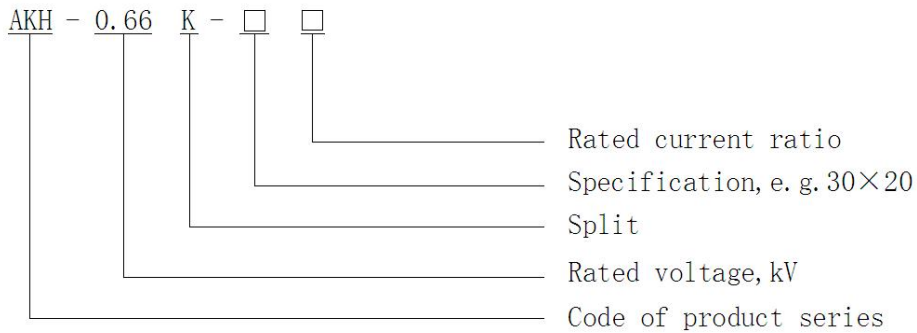

AKH-0.66/K split current transformer

- Product feature

AKH-0.66/K series split current transformers are mainly used in reconstructing projects of urban and rural power grids. They can be mounted easily without removal of primary bus. They also can be operated with electricity, which prevents the normal utilization of electricity. Thus, they save the manpower, material resources and financial resources and improve the efficiency of users. < This series match with relay protection, measuring and metering equipment.

- Explanation for type

- Spec. and size