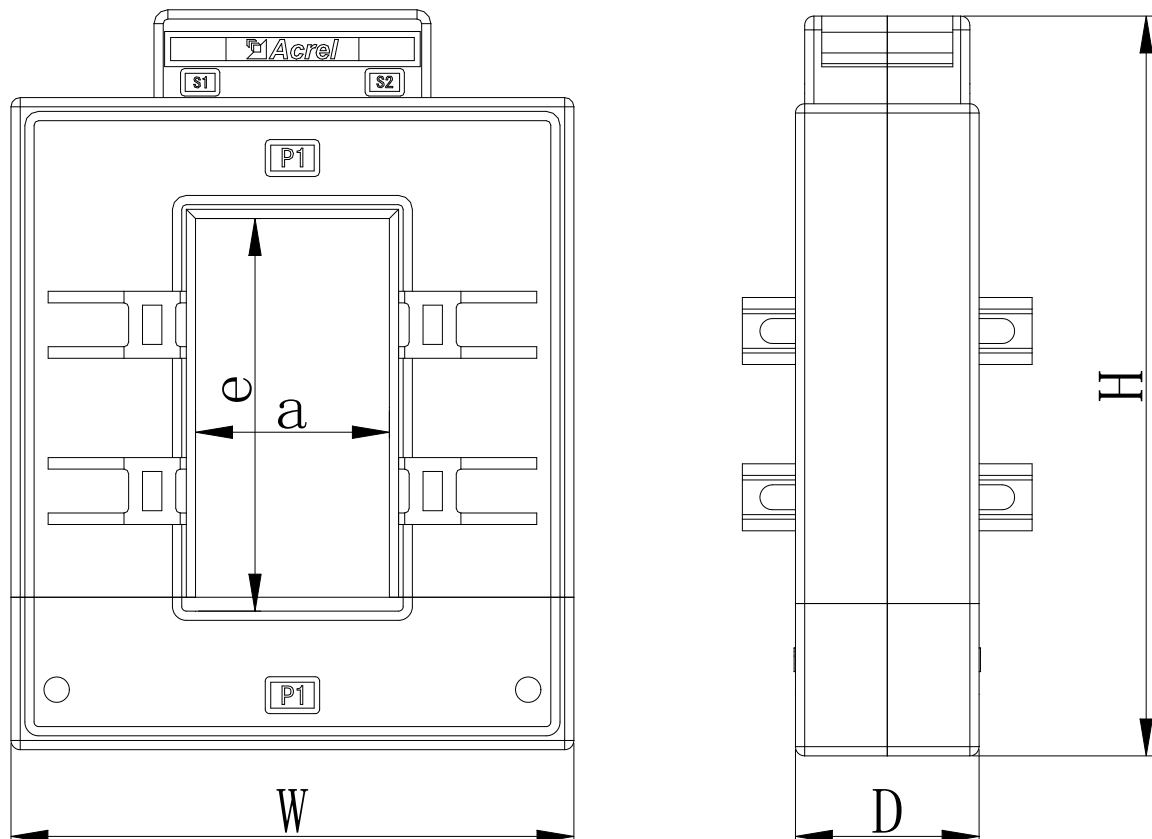

## AKH-0.66/K split current transformer

- Product feature

AKH-0.66/K series split current transformers are mainly used in reconstructing projects of urban and rural power grids. They can be mounted easily without removal of primary bus. They also can be operated with electricity, which prevents the normal utilization of electricity. Thus, they save the manpower, material resources and financial resources and improve the efficiency of users. < This series match with relay protection, measuring and metering equipment.

- Explanation for type

- Spec. and size

Size Acrel Co.,Ltd	Outline size	Through size	Note
-----------------------	--------------	--------------	------

Tel: +8615000363786

Address: No5 DongmenRd,Nanzha Jiangyin Jiangsu      Email: liana@acrel.cn

Specification	W	H	D	a	e	Specification(A)	Quality (kg)
K-30×20	90	114	40	22	32	20-400	0.8-0.9
K-60×40	114	140	36	42	62	250-2000	1.0-2.0
K-80×40	122	162	40	42	82	300-3000	1.2-2.4
K-80×50	114	159	36	52	82	250-1000	1.1-1.4
K-80×80	144	159	36	82	82	250-1000	1.3-1.5
K-120×80	144	199	36	82	122	500-1500	1.5-2.3
K-120×60	164	214	52	62	122	400-5000	1.6-3.0
K-100×40	144	194	52	42	102	1000-5000	1.6-3.2
K-130×40	144	224	52	42	132	1000-5000	1.6-3.6
K-140×60	164	234	52	62	142	1000-5000	1.7-3.7
K-160×80	184	254	52	82	162	1000-5000	2.8-3.7
K-200×80	184	294	52	82	202	1000-5000	3.5-4.5

- Cross-reference tables of spec. -parameter

- Cross-reference tables of spec. -parameter

Type	Rated current ratio(A)	Precision degree	Rated load,VA
K-30×20	20-75/1A	1.0	0.2
	100-150/5 (1) A		1.0
	200/5 (1) A		1.5
	250-300/5 (1) A	0.5	1.5
	350-400/5 (1) A		2.5
K-60×40	250-300/5 (1) A	1	1.5
	350-450/5 (1) A	0.5	1.5
	500-800/5 (1) A		2.5
	1000-1250/5 (1) A		5
	1500-2000/5 (1) A		10
K-80×40	300-450/5 (1) A	0.5	2.5
	500-800/5 (1) A		5.0
	1000-2000/5 (1) A		10
	2500-3000/5 (1) A	0.2	10